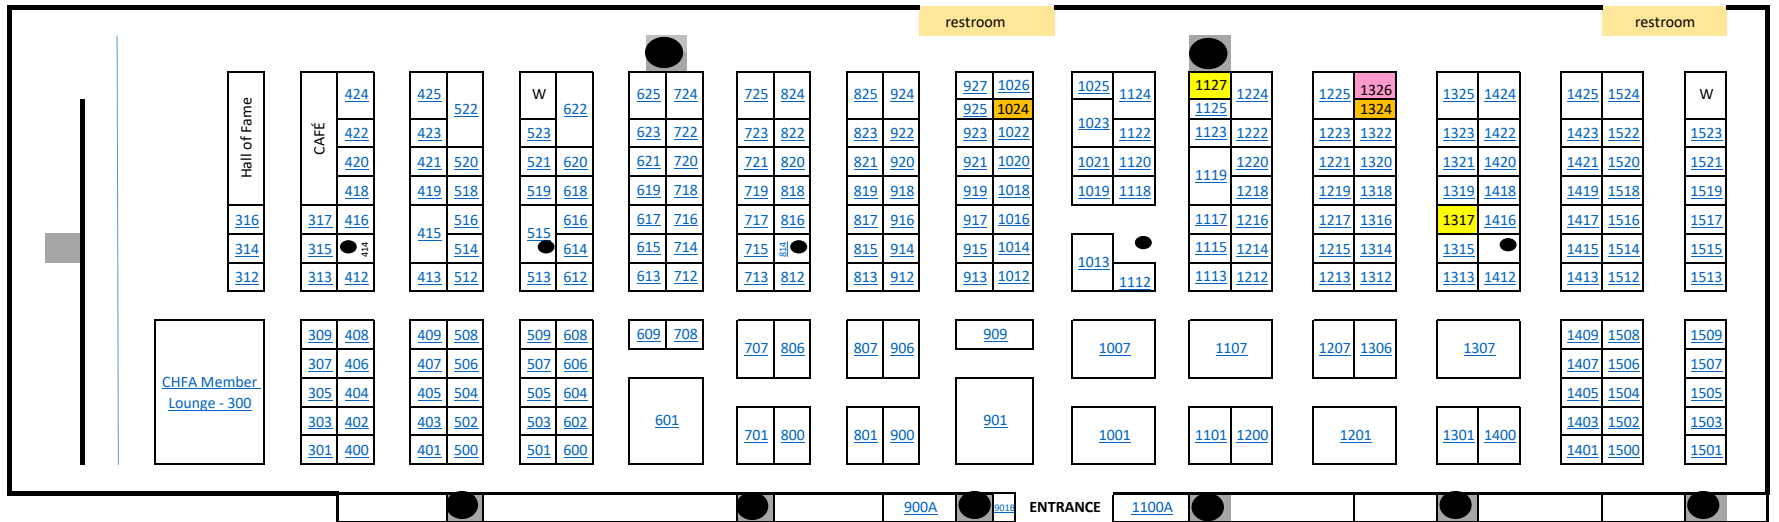

# CHFA Quebec 2019 - Booth Availability Guide

Note: This diagram is not to scale and these details are as of April 24, 2019 at 8:00 a.m. EST. All elements outlined here are subject to change.

**Legend:**

- Available Standard starting at 10 x 10' starting at \$1850 + tax
- Available Premium starting at 10 x 10' starting at \$1950 + tax
- Available Pavilion.
- NEW!** Available mini booths starting at 5' (wide) x 10' (deep) for \$1200 + tax
- Not Available
- W Wash station
- Pillar