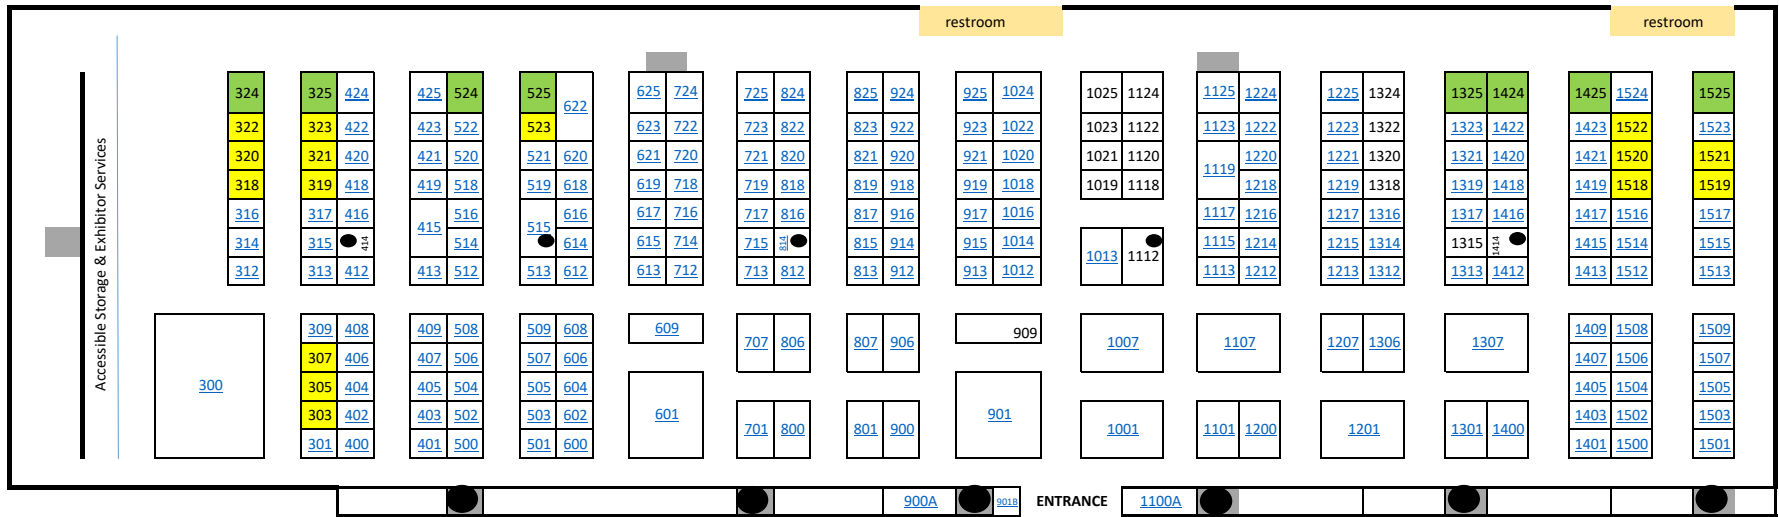

CHFA Quebec 2019 - Booth Availability Guide

Note: This diagram is not to scale and these details are as of January 17, 2019 at 8:00 am EST. All elements outlined here are subject to change.

Legend:

- Available Standard (starting at 10 x 10')
- Available Premium (starting at 10 x 10')
- Available Pavilion (starting at 10 x 20'); Booth #601 is a 20 x 30' pavilion
- Available Standard at reduced rate due to obstructed view or pillar in booth. Contact show management for detailed booth rendering and price.
- Available Premium (starting at 10' x 15')
- Not Available
- Pillar
- Pillar